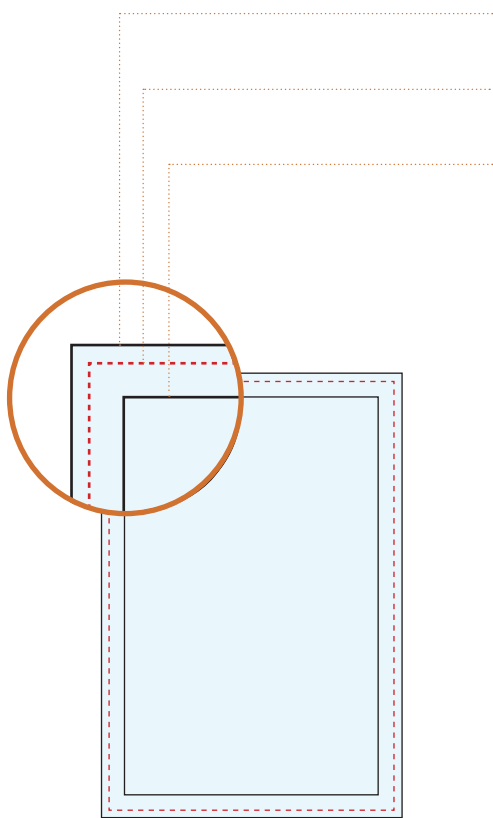

AD SIZES

BLEED .125"

TRIM - Inside the trim line is actual ad size.

SAFETY .25"- All live matter should be .25" from the trim size on all four sides. Pedway Guide magazine is not responsible for any information or live matter placed outside the safety that is trimmed or cut off.

PEDWAY BUSINESS AD OPTIONS

AD OPTIONS	PHOTO / LOGO	DESCRIPTION	AD SIZE
1/6 PAGE	Width 1.5" Height 1.2"	40 Words	N/A
1/2 PAGE	Width 1.5" Height 1.2"	40 Words	Width 5" Height 2.5"
FULL PAGE	Width 1.5" Height 1.2"	40 Words	Width 5" Height 6.5"

NON-PEDWAY BUSINESS AD OPTIONS

AD OPTIONS	AD SIZE
1/6 PAGE	Width 1.5" Height 1.2"
1/4 PAGE	Width 2.75" Height 4"
1/2 PAGE	Width 4" Height 5"
FULL PAGE	Width 5.5" Height 8"

A FEW REMINDERS

Using black text over any background darker than 30-percent black may compromise legibility.